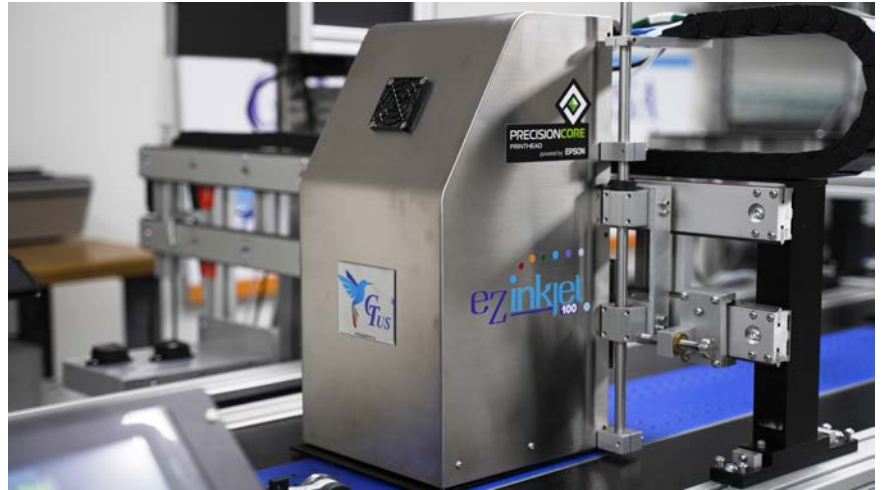

www.graphtech.us

eZ-Inkjet 100

eZ-Inkjet printers are built for reliability, ease-of-use, with high resolution and speed.

The new eZ-Inkjet 100 is based on Epson's new PRECISIONCORE print head technology.

This eZ-Inkjet supports three print widths - 33, 66 and 100mm [1.33, 2.66 & 4 inches]. The native 600x600 dot per inch resolution prints high quality graphics, text, and over 80 different types of bar codes.

The eZ-Inkjet 100 supports water, oil, solvent and UV-based inks to suit all sorts of applications.

Technical Data

- Vertical resolution 600 DPI
- Horizontal resolutions 300, 400, 600, 1200 DPI
- Dot sizes: 3.4, 5, 12 picolitres [pL]
- Print widths in mm: 33, 67, 100
- Print widths in inches: 1.3, 2.6, 4
- Ink supply 1 liter bottles
- Ink types UV-Curable, Oil, Solvent, Water and food-based Water
- Print length 40" [1 meter] with zero gapping
- Data source - GT Controller
- Linear speed - Single Drop 1,200 fpm [365 m/min] at 5pL
- Linear speed - Double Drop 600 fpm [182 m/min] at 5pL
- Linear speed - Quad Drop 300 fpm [91 m/min] at 5pL
- Epson PRECISIONCORE I3200 print head

High Quality @ High Speed

- 600x600 DPI resolution to print as small as 2 point fonts and small barcodes
- Supports water, oil, solvent, and UV-curable inks to suit your application
- Environmentally friendly water-based and UV inks
- Speeds up to 1,200 feet per minute [365 m/min] single drop; 600 feet per minute [182 m/min] double drop; 300 feet per minute [91 m/min] quad drop; All at 5pL - 600 DPI resolution